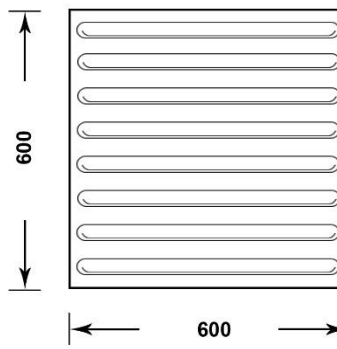

TCSI

TACTILE GROUND SURFACE INDICATORS

CALLOUT : CAUTIONAL (MM)

CALLOUT : DIRECTIONAL (MM)

300 x 300 x 40mm
300 x 300 x 60mm

300 x 300 x 40mm
300 x 300 x 60mm

400 x 400 x 40mm
400 x 400 x 80mm

400 x 400 x 40mm
400 x 400 x 80mm

600 x 600 x 50mm

600 x 600 x 50mm