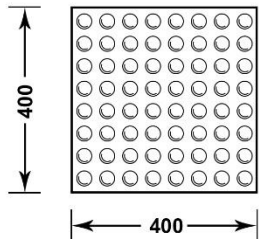

TCSI

TACTILE GROUND SURFACE INDICATORS

CALLOUT : CAUTIONAL (MM)

CALLOUT : DIRECTIONAL (MM)

300 x 300 x 40mm
300 x 300 x 60mm

300 x 300 x 40mm
300 x 300 x 60mm

400 x 400 x 40mm
400 x 400 x 80mm

400 x 400 x 40mm
400 x 400 x 80mm

600 x 600 x 50mm

600 x 600 x 50mm