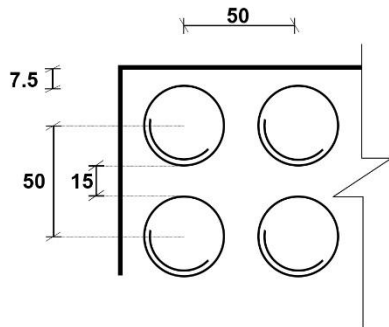

TCSI

TACTILE GROUND SURFACE INDICATORS

CALLOUT : CAUTIONAL (MM)

CALLOUT : DIRECTIONAL (MM)

300 x 300 x 40mm
300 x 300 x 60mm

300 x 300 x 40mm
300 x 300 x 60mm

400 x 400 x 40mm
400 x 400 x 80mm

400 x 400 x 40mm
400 x 400 x 80mm

600 x 600 x 50mm

600 x 600 x 50mm