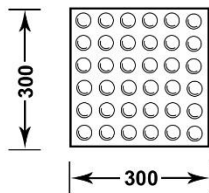

TCSI

TACTILE GROUND SURFACE INDICATORS

CALLOUT : CAUTIONAL (MM)

CALLOUT : DIRECTIONAL (MM)

300 x 300 x 40mm
300 x 300 x 60mm

300 x 300 x 40mm
300 x 300 x 60mm

400 x 400 x 40mm
400 x 400 x 80mm

400 x 400 x 40mm
400 x 400 x 80mm

600 x 600 x 50mm

600 x 600 x 50mm