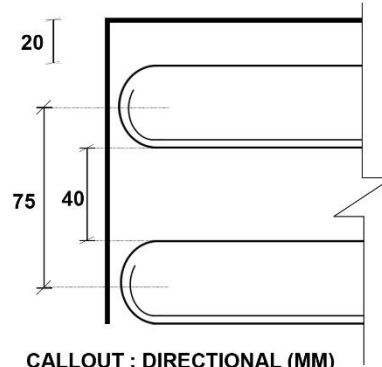

TCSI

TACTILE GROUND SURFACE INDICATORS

CALLOUT : CAUTIONAL (MM)

CALLOUT : DIRECTIONAL (MM)

300 x 300 x 40mm
300 x 300 x 60mm

300 x 300 x 40mm
300 x 300 x 60mm

400 x 400 x 40mm
400 x 400 x 80mm

400 x 400 x 40mm
400 x 400 x 80mm

600 x 600 x 50mm

600 x 600 x 50mm