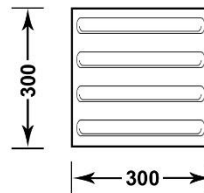

TCSI

TACTILE GROUND SURFACE INDICATORS

CALLOUT : CAUTIONAL (MM)

CALLOUT : DIRECTIONAL (MM)

300 x 300 x 40mm
300 x 300 x 60mm

300 x 300 x 40mm
300 x 300 x 60mm

400 x 400 x 40mm
400 x 400 x 80mm

400 x 400 x 40mm
400 x 400 x 80mm

600 x 600 x 50mm

600 x 600 x 50mm