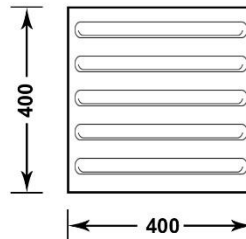

TCSI

TACTILE GROUND SURFACE INDICATORS

CALLOUT : CAUTIONAL (MM)

CALLOUT : DIRECTIONAL (MM)

300 x 300 x 40mm
300 x 300 x 60mm

300 x 300 x 40mm
300 x 300 x 60mm

400 x 400 x 40mm
400 x 400 x 80mm

400 x 400 x 40mm
400 x 400 x 80mm

600 x 600 x 50mm

600 x 600 x 50mm