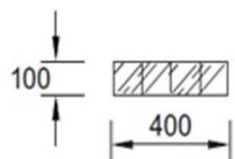

Bullnose/Square Edge

Border Paver
(Bluestone Only)