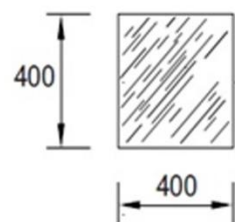

Bullnose/Square Edge

Border Paver
(Bluestone Only)